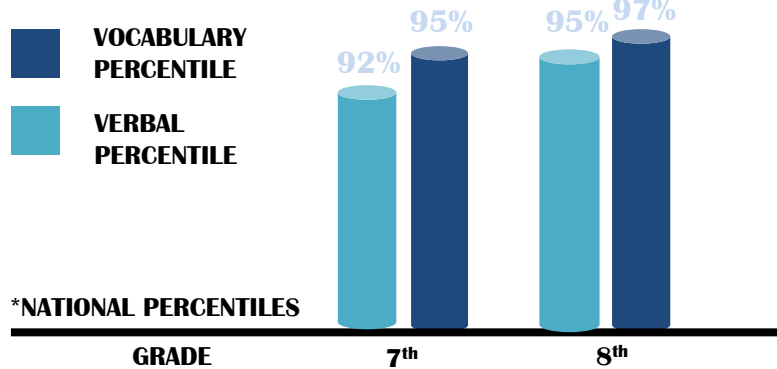

ERB VOCABULARY & VERBAL REASONING