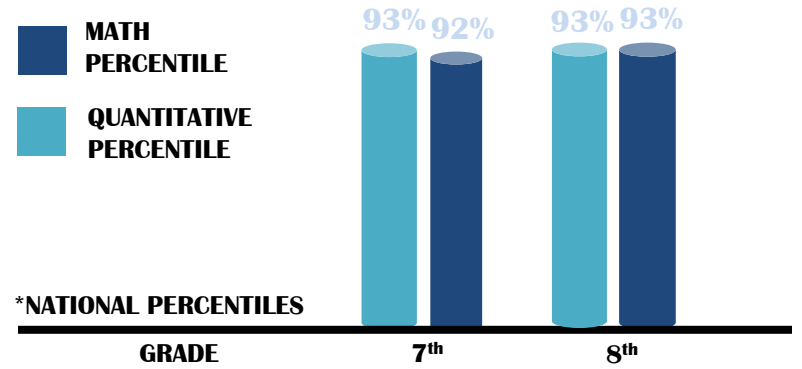

ERB MATH & QUANTITATIVE REASONING

selected high schools & colleges our alumni currently attend:

HIGH SCHOOLS

- Clarke County High School (Berryville, VA)
- Episcopal High School (Alexandria, VA)
- Foxcroft School (Middleburg, VA)
- Handley High School (Winchester, VA)
- James Wood High School (Winchester, VA)
- Mercersburg Academy (Mercersburg, PA)
- Middleburg Academy (Middleburg, VA)
- Middlesex School (Concord, MA)
- Millbrook High School (Winchester, VA)
- Randolph Macon Academy (Front Royal, VA)
- Sherando High School (Stephens City, VA)
- Skyline High School (Front Royal, VA)
- St. James School (St. James, MD)
- St. John's Catholic Prep (Frederick, MD)
- St. Georges School (Newport, RI)
- Wakefield School (The Plains, VA)
- Washington High School (Charles Town, WV)
- Woodberry Forest School (Woodberry, VA)
- Woodgrove High School (Purcellville, VA)

COLLEGES & UNIVERSITIES

- Brown University
- College of William & Mary
- Duke University
- Georgetown University
- James Madison University
- Johns Hopkins University
- New York University
- The Ohio State University
- The Boston Conservatory
- Tulane University
- University of Pennsylvania
- University of the South (Sewanee)
- University of Virginia
- Villanova University
- Virginia Commonwealth University
- Virginia Tech
- Washington University of St. Louis
- Washington & Lee University
- Yale University

*All data compiled by the Office of Admissions and the Upper School Math Department. Special thanks to the Class of 2010 for taking part in our alumni survey, please note that data is self-reported. ERB class data is from 2013. Go Chiefs!